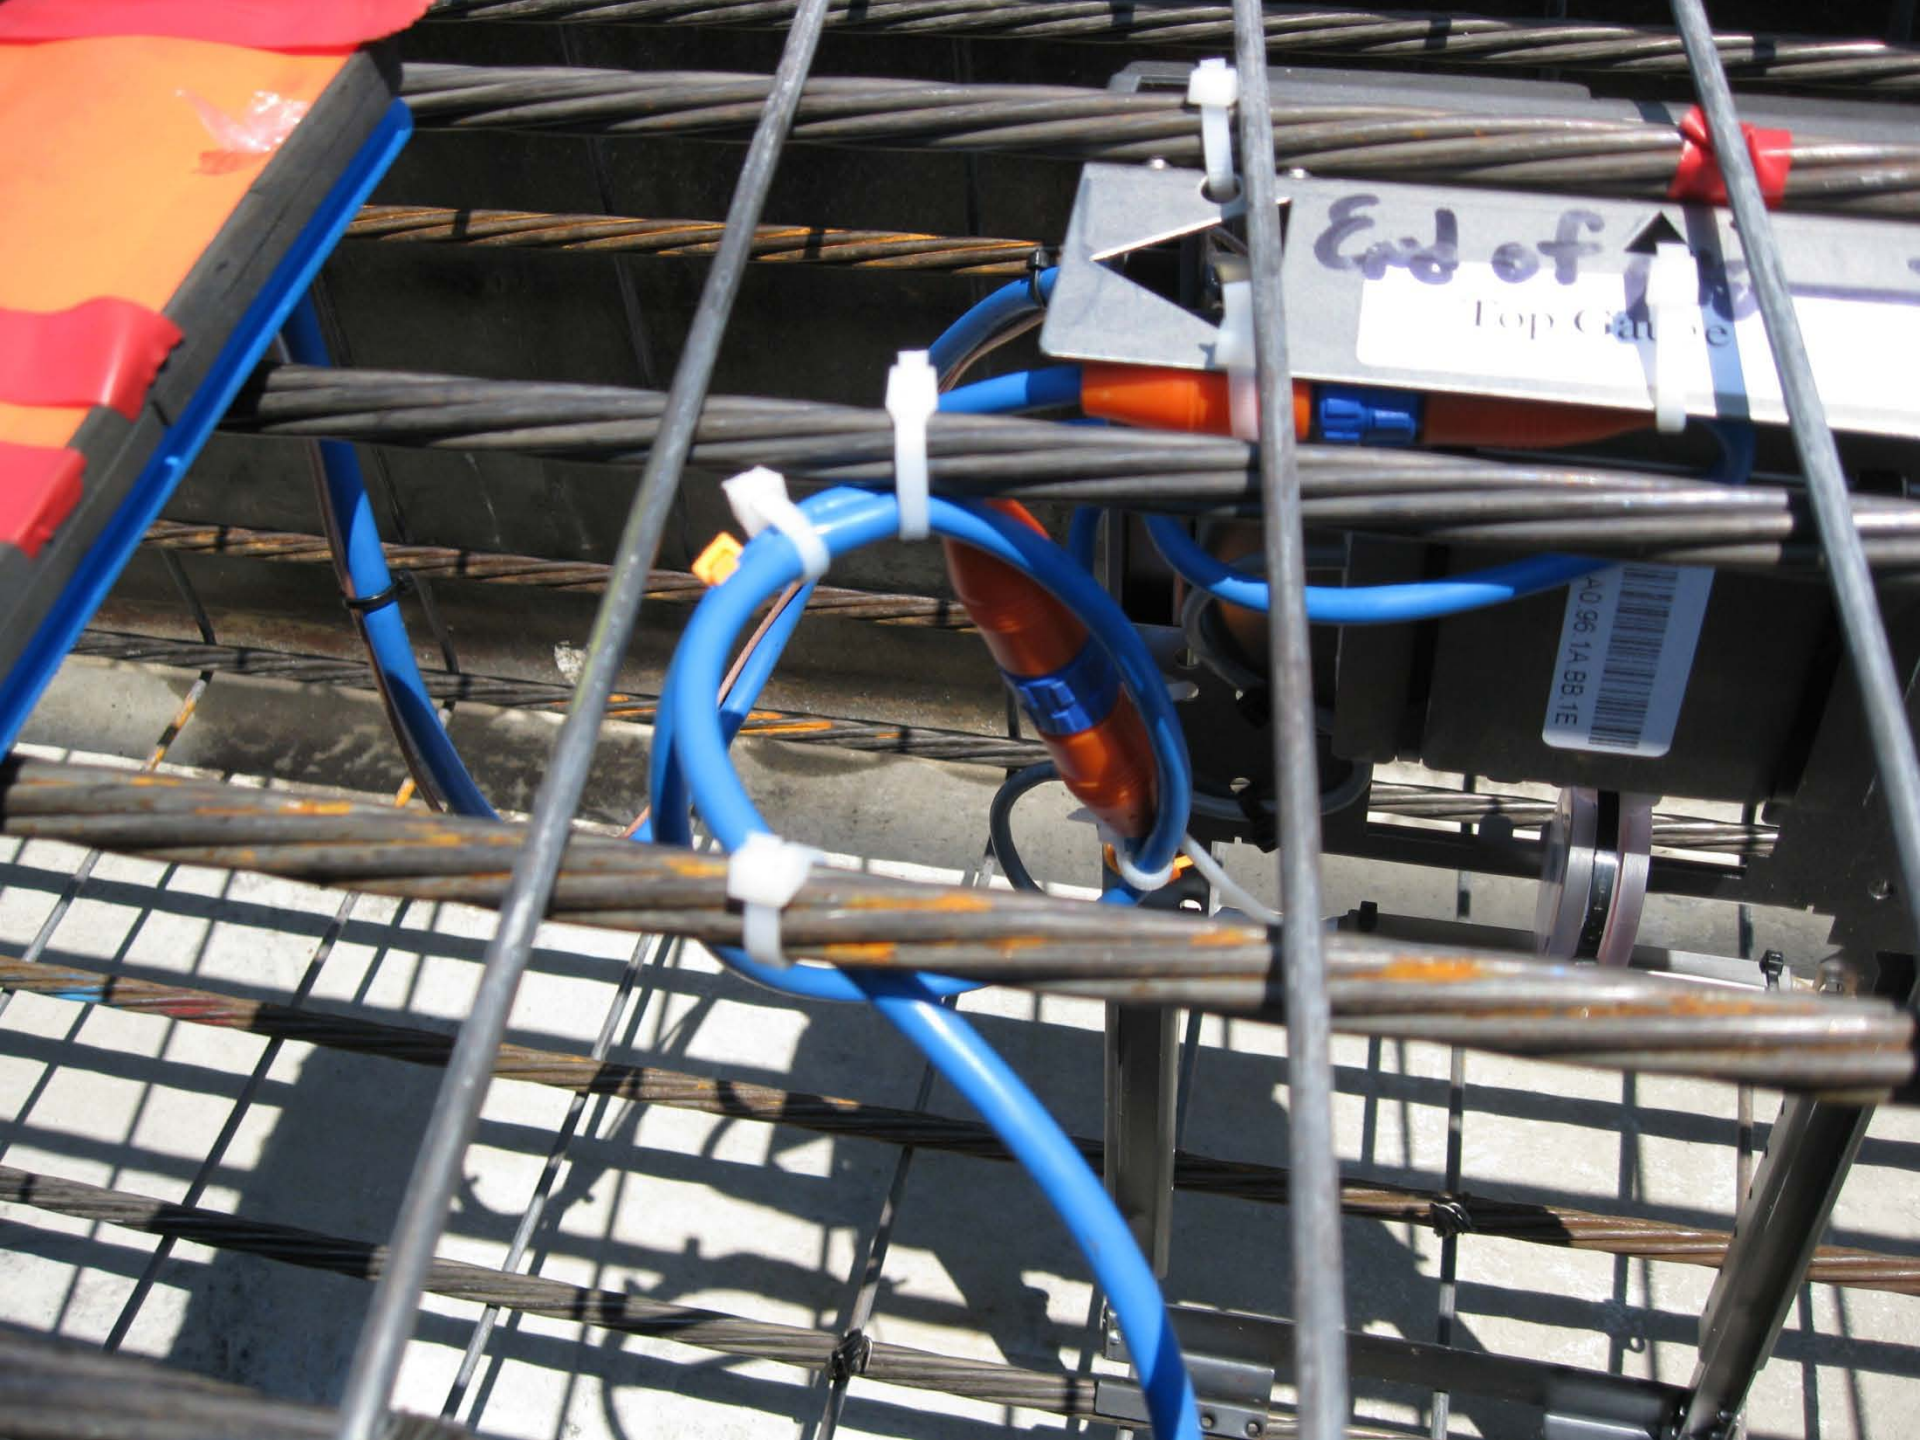

End of Top Gauge →

001-401-96
CMASCO DLR

300

End of Top Cable →

www.smartpile.com
Smart Structures Inc.
Southampton, PA 18966
Model: SP 201/ 401/ 601
SMARTPILE
U.S. Patent # 6,333,002

End of Top Gate

A0 96 1A 8B 1E