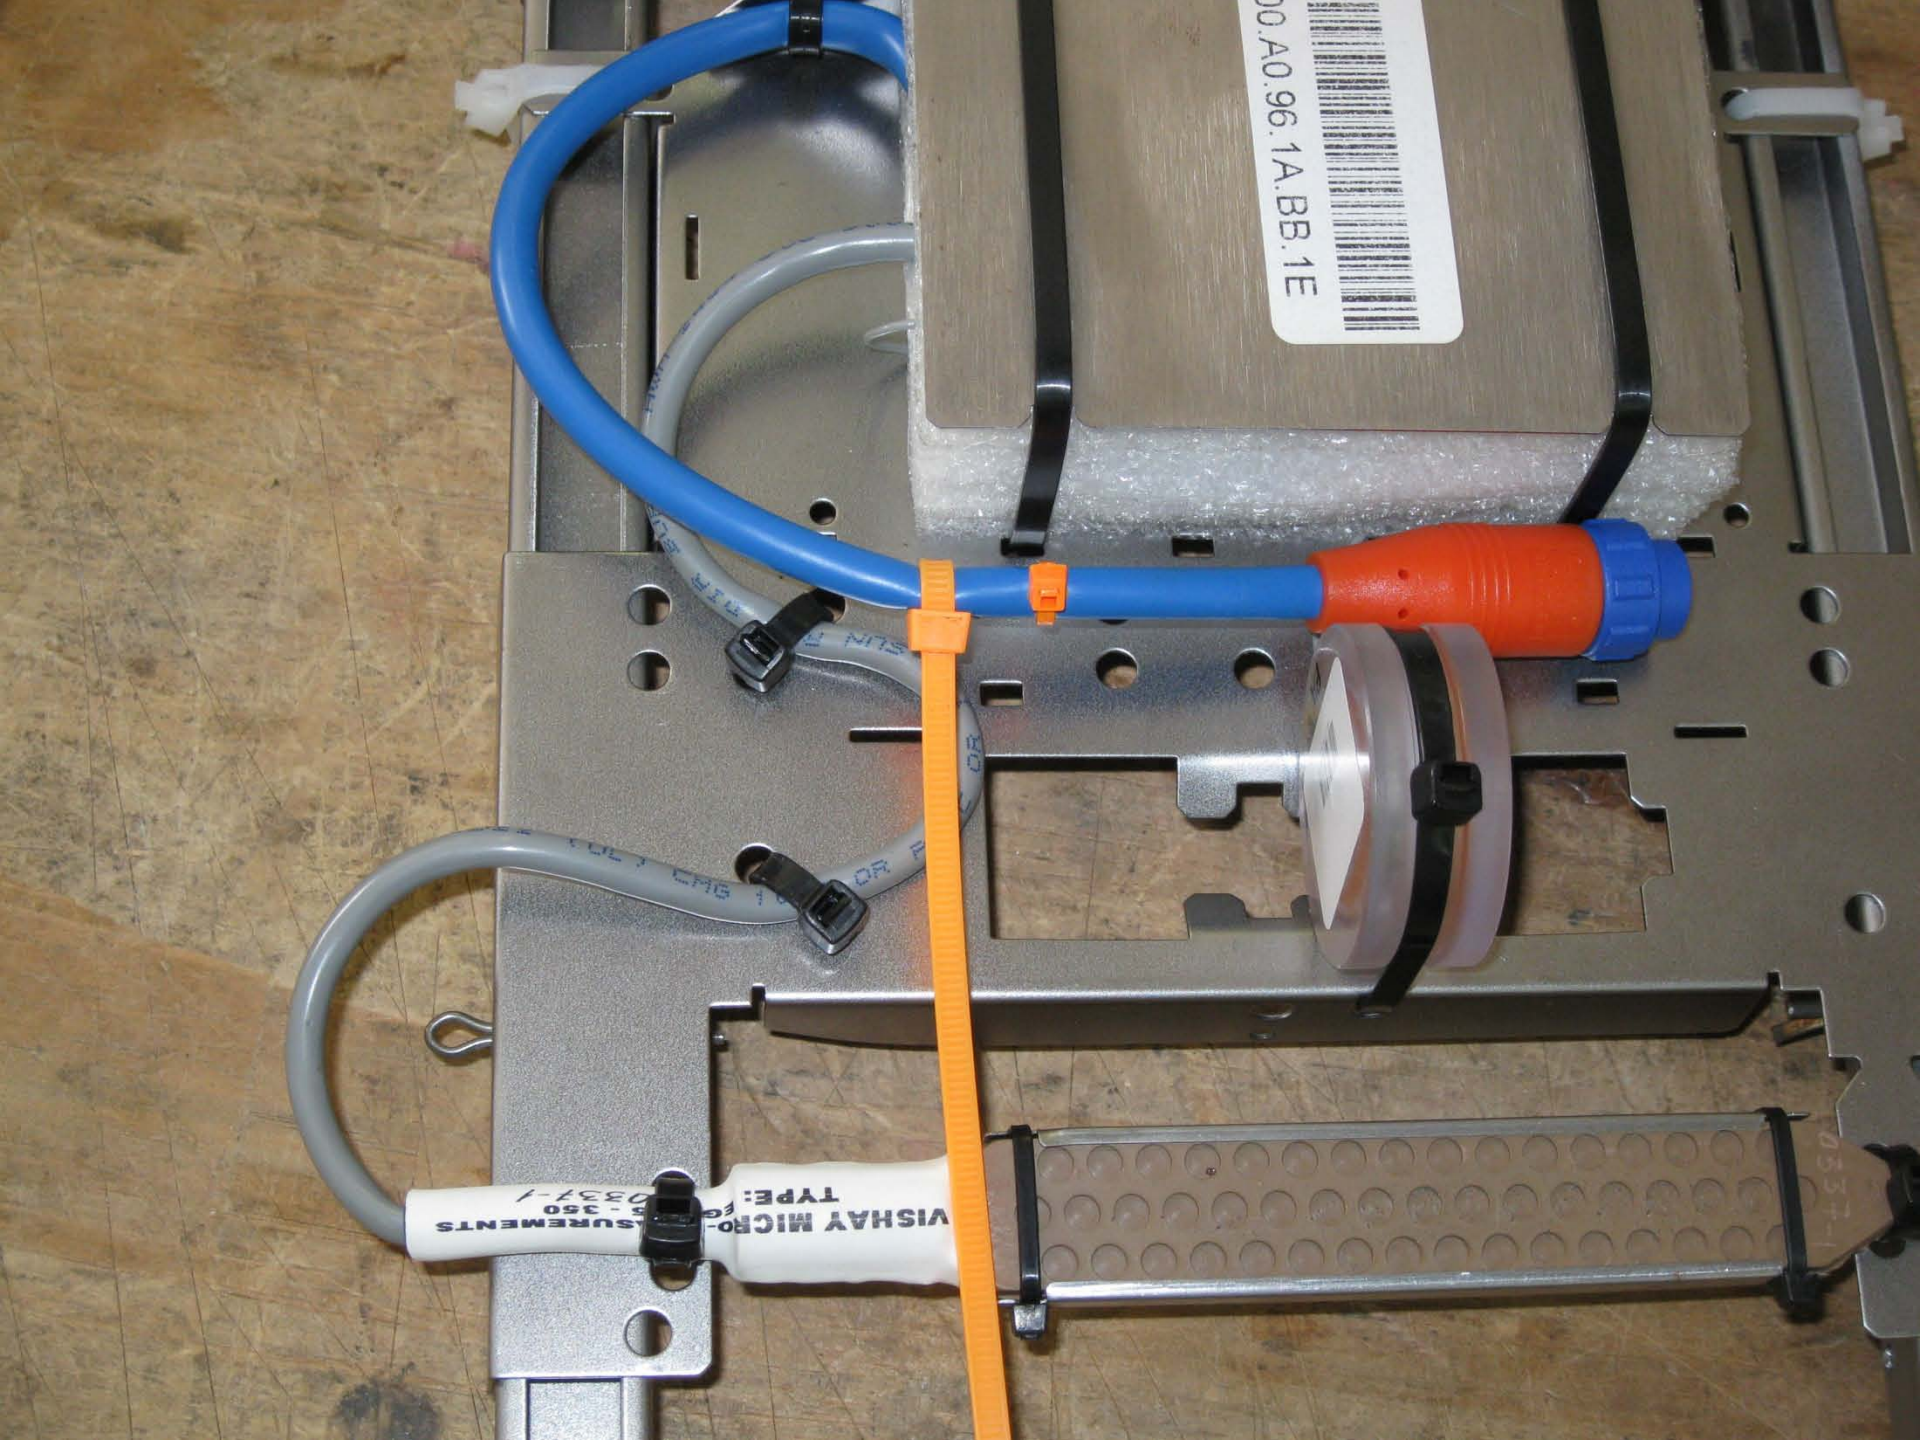

Casting Yard

Tip Gauge

End of Pile

00.A0.96.1A.BB.1E

VISHAY MICRO-MEASUREMENTS
TYPE: 350-0337-1

End of fix

Top Gauge

End of

End of Top Gauge →

001-401-96
CMASCO DLR

300

End of Top Cable →

www.smartpile.com
Smart Structures Inc.
Southampton, PA 18966
Model: SP 201/ 401/ 601
SMARTPILE
U.S. Patent # 6,333,002

End of Top Gate

A0 96 1A 8B 1E