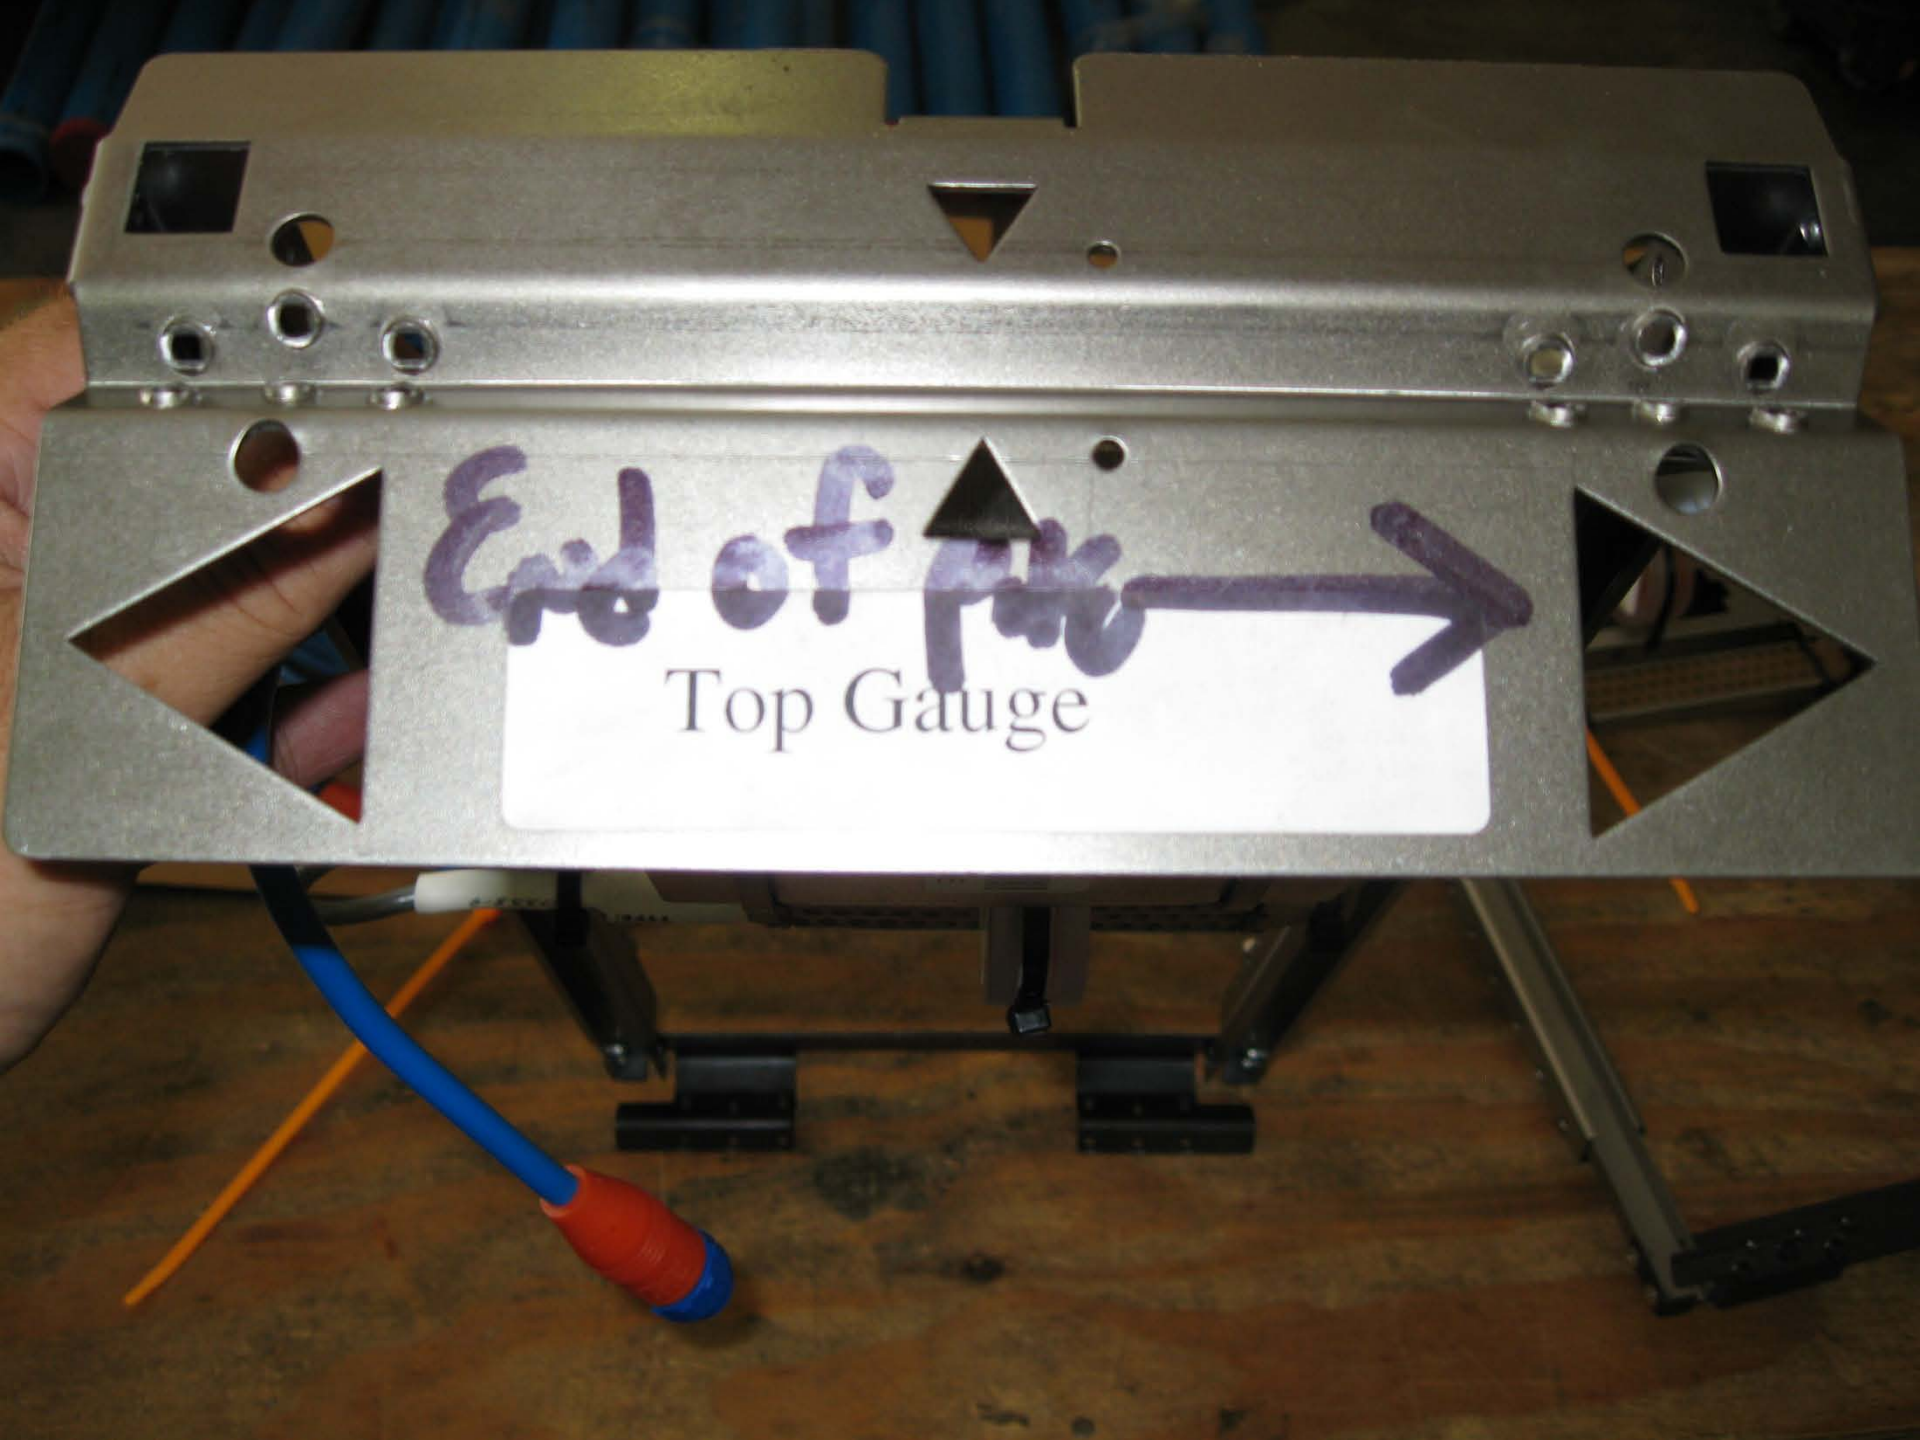

Casting Yard

Tip Gauge

End of Pile

00.A0.96.1A.BB.1E

VISHAY MICRO-MEASUREMENTS
TYPE: 350-0337-1

End of fix

Top Gauge

End of

End of Top Gauge →

001-401-96
CMASCO DLR

300

End of Top Cable →

www.smartpile.com
Smart Structures Inc.
Southampton, PA 18966
Model: SP 201/ 401/ 601
SMARTPILE
U.S. Patent # 6,333,002

End of Top Gate

A0 96 1A 8B 1E